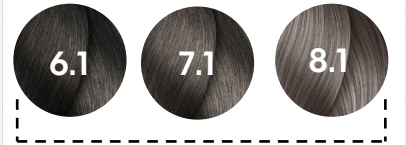

37 Shades Selection

Majirel.

iNOA.

Diacolor.

Dialight.

Mocha.

Neutralizing.

Cool Cover

Gold.

Fundamental NEW SHADES

NEW SHADES