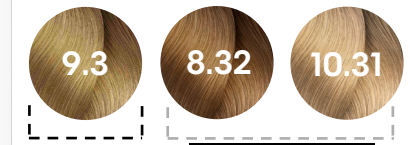

37 Shades Selection

Majirel.

iNOA.

Diacolor.

Dialight.

Mocha.

Neutralizing.

Cool Cover

Gold.

Fundamental NEW SHADES

NEW SHADES