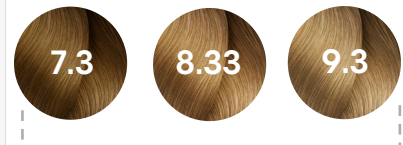

37 Shades Selection

Majirel.

iNOA.

Diacolor.

Dialight.

Mocha.

Neutralizing.

Cool Cover

Gold.

Fundamental NEW SHADES

NEW SHADES