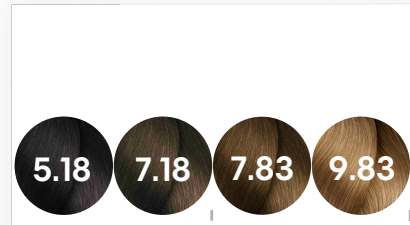

37 Shades Selection

Majirel.

iNOA.

Diacolor.

Dialight.

Mocha.

Neutralizing.

Cool Cover

Gold.

Fundamental NEW SHADES

NEW SHADES