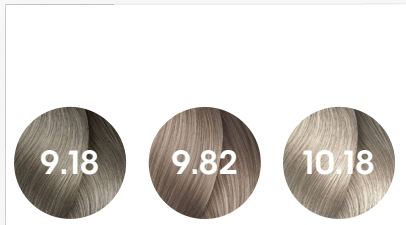

37 Shades Selection

Majirel.

iNOA.

Diacolor.

Dialight.

Mocha.

Neutralizing.

Cool Cover

Gold.

Fundamental NEW SHADES

NEW SHADES