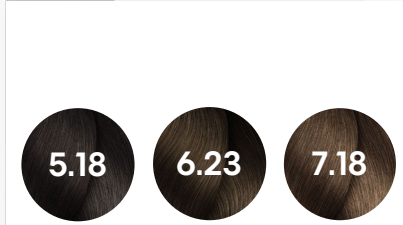

37 Shades Selection

Majirel.

iNOA.

Diacolor.

Dialight.

Mocha.

Neutralizing.

Cool Cover

Gold.

Fundamental NEW SHADES

NEW SHADES