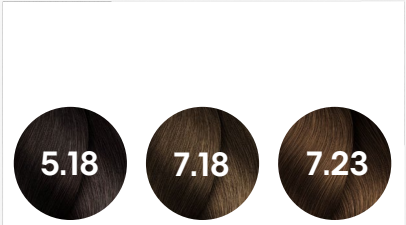

37 Shades Selection

Majirel.

iNOA.

Diacolor.

Dialight.

Mocha.

Neutralizing.

Cool Cover

Gold.

Fundamental NEW SHADES

NEW SHADES